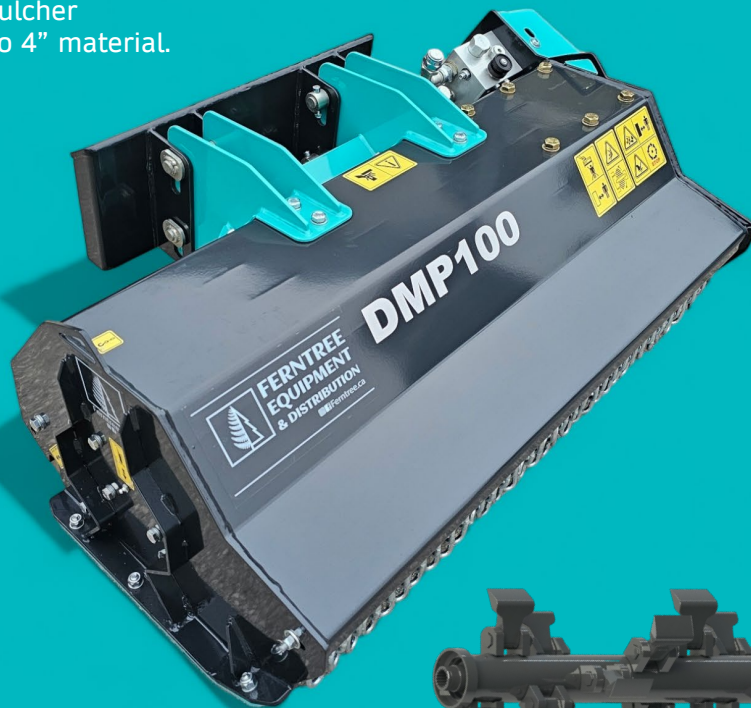

Mini Skid Steer Flail Mulcher 8 - 21 Gpm

**FERNTREE
EQUIPMENT
& DISTRIBUTION**

YOUR QUALITY BRAND CONNECTION

Ferntree/C4 - DMP 100
Heavy Duty Mini Skid Steer
Flail Mulcher
Mulching up to 4" material.

European Designed & Build.

DMP 100 Mini Skid Steer Flail Mulcher

Rear Roller
3 height settings

Flow Management
& Direct Drive Motor

Excavator
Dual Mount base plate

Floating Skid Plate

* FERNTREE Equipment reserves the right to make amendments and updates at any time without prior notice.

Technical Specification DMP 100 Flail

Model	Weight	Flow	Pressure	Motor	Work width Outer width	Hammer	Flow Management
DMP 100	498 lbs	8-21gpm	2900 psi	26cc Gear NO Case drain	40" 50"	16	Yes

**FERNTREE
EQUIPMENT
& DISTRIBUTION**