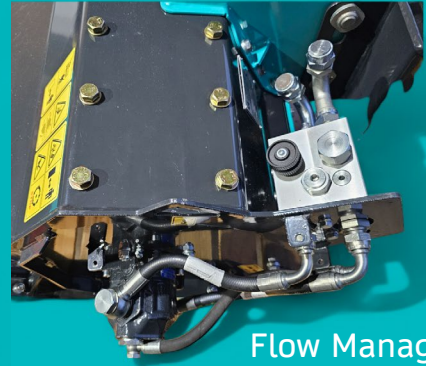

Mini Skid Steer Flail Mulcher 8 - 21 Gpm

**FERNTREE
EQUIPMENT
& DISTRIBUTION**

YOUR QUALITY BRAND CONNECTION

Ferntree/C4 - DMP 100
Heavy Duty Mini Skid Steer
Flail Mulcher
Mulching up to 4" material.

European Designed & Build.

DMP 100 Mini Skid Steer Flail Mulcher

Rear Roller
3 height settings

Flow Management
& Direct Drive Motor

Excavator
Dual Mount base plate

Floating Skid Plate

* FERNTREE Equipment reserves the right to make amendments and updates at any time without prior notice.

Technical Specification DMP 100 Flail

Model	Weight	Flow	Pressure	Motor	Work width Outer width	Hammer	Flow Management
DMP 100	498 lbs	8-21gpm	2900 psi	26cc Gear NO Case drain	40" 50"	16	Yes

**FERNTREE
EQUIPMENT
& DISTRIBUTION**