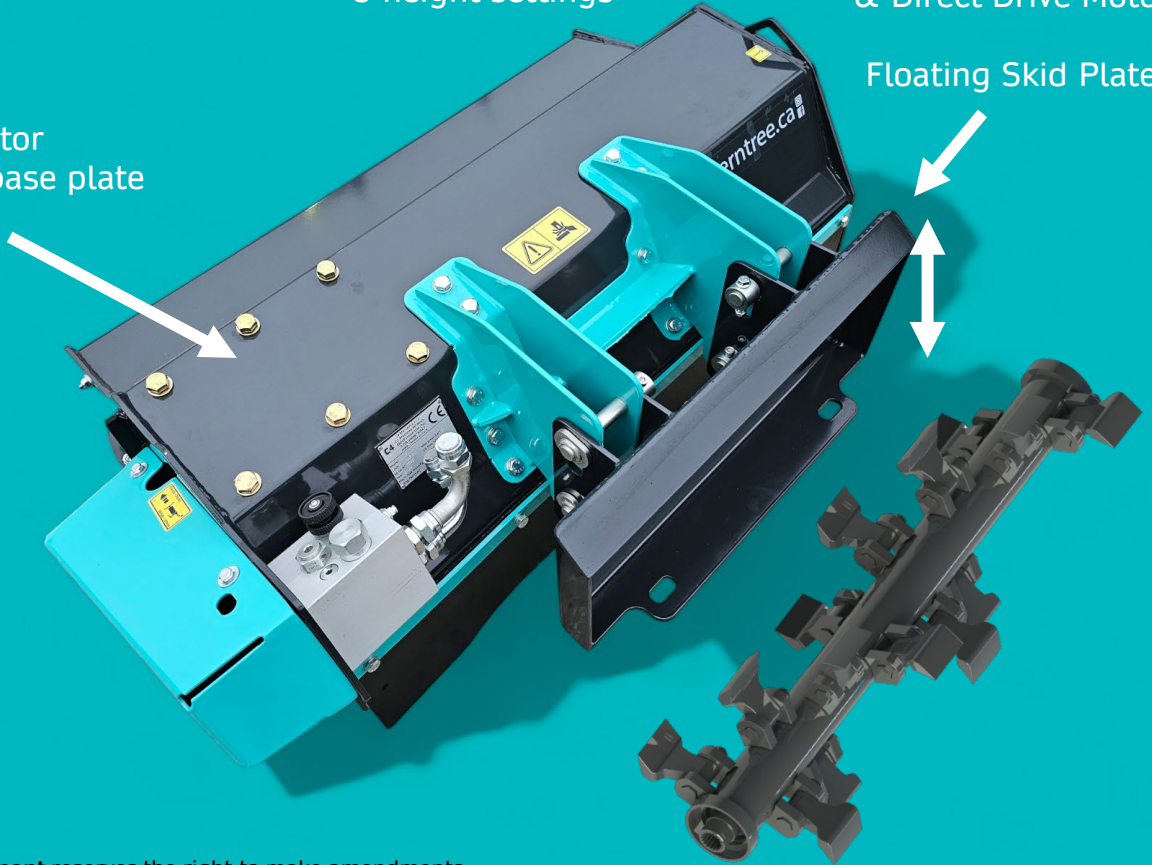

Mini Skid Steer Flail Mulcher 8 - 21 Gpm

**FERNTREE
EQUIPMENT
& DISTRIBUTION**

YOUR QUALITY BRAND CONNECTION

Ferntree/C4 - DMP 100
Heavy Duty Mini Skid Steer
Flail Mulcher
Mulching up to 4" material.

European Designed & Build.

DMP 100 Mini Skid Steer Flail Mulcher

Rear Roller
3 height settings

Flow Management
& Direct Drive Motor

Excavator
Dual Mount base plate

Floating Skid Plate

* FERNTREE Equipment reserves the right to make amendments and updates at any time without prior notice.

Technical Specification DMP 100 Flail

Model	Weight	Flow	Pressure	Motor	Work width Outer width	Hammer	Flow Management
DMP 100	498 lbs	8-21gpm	2900 psi	26cc Gear NO Case drain	40" 50"	16	Yes

**FERNTREE
EQUIPMENT
& DISTRIBUTION**